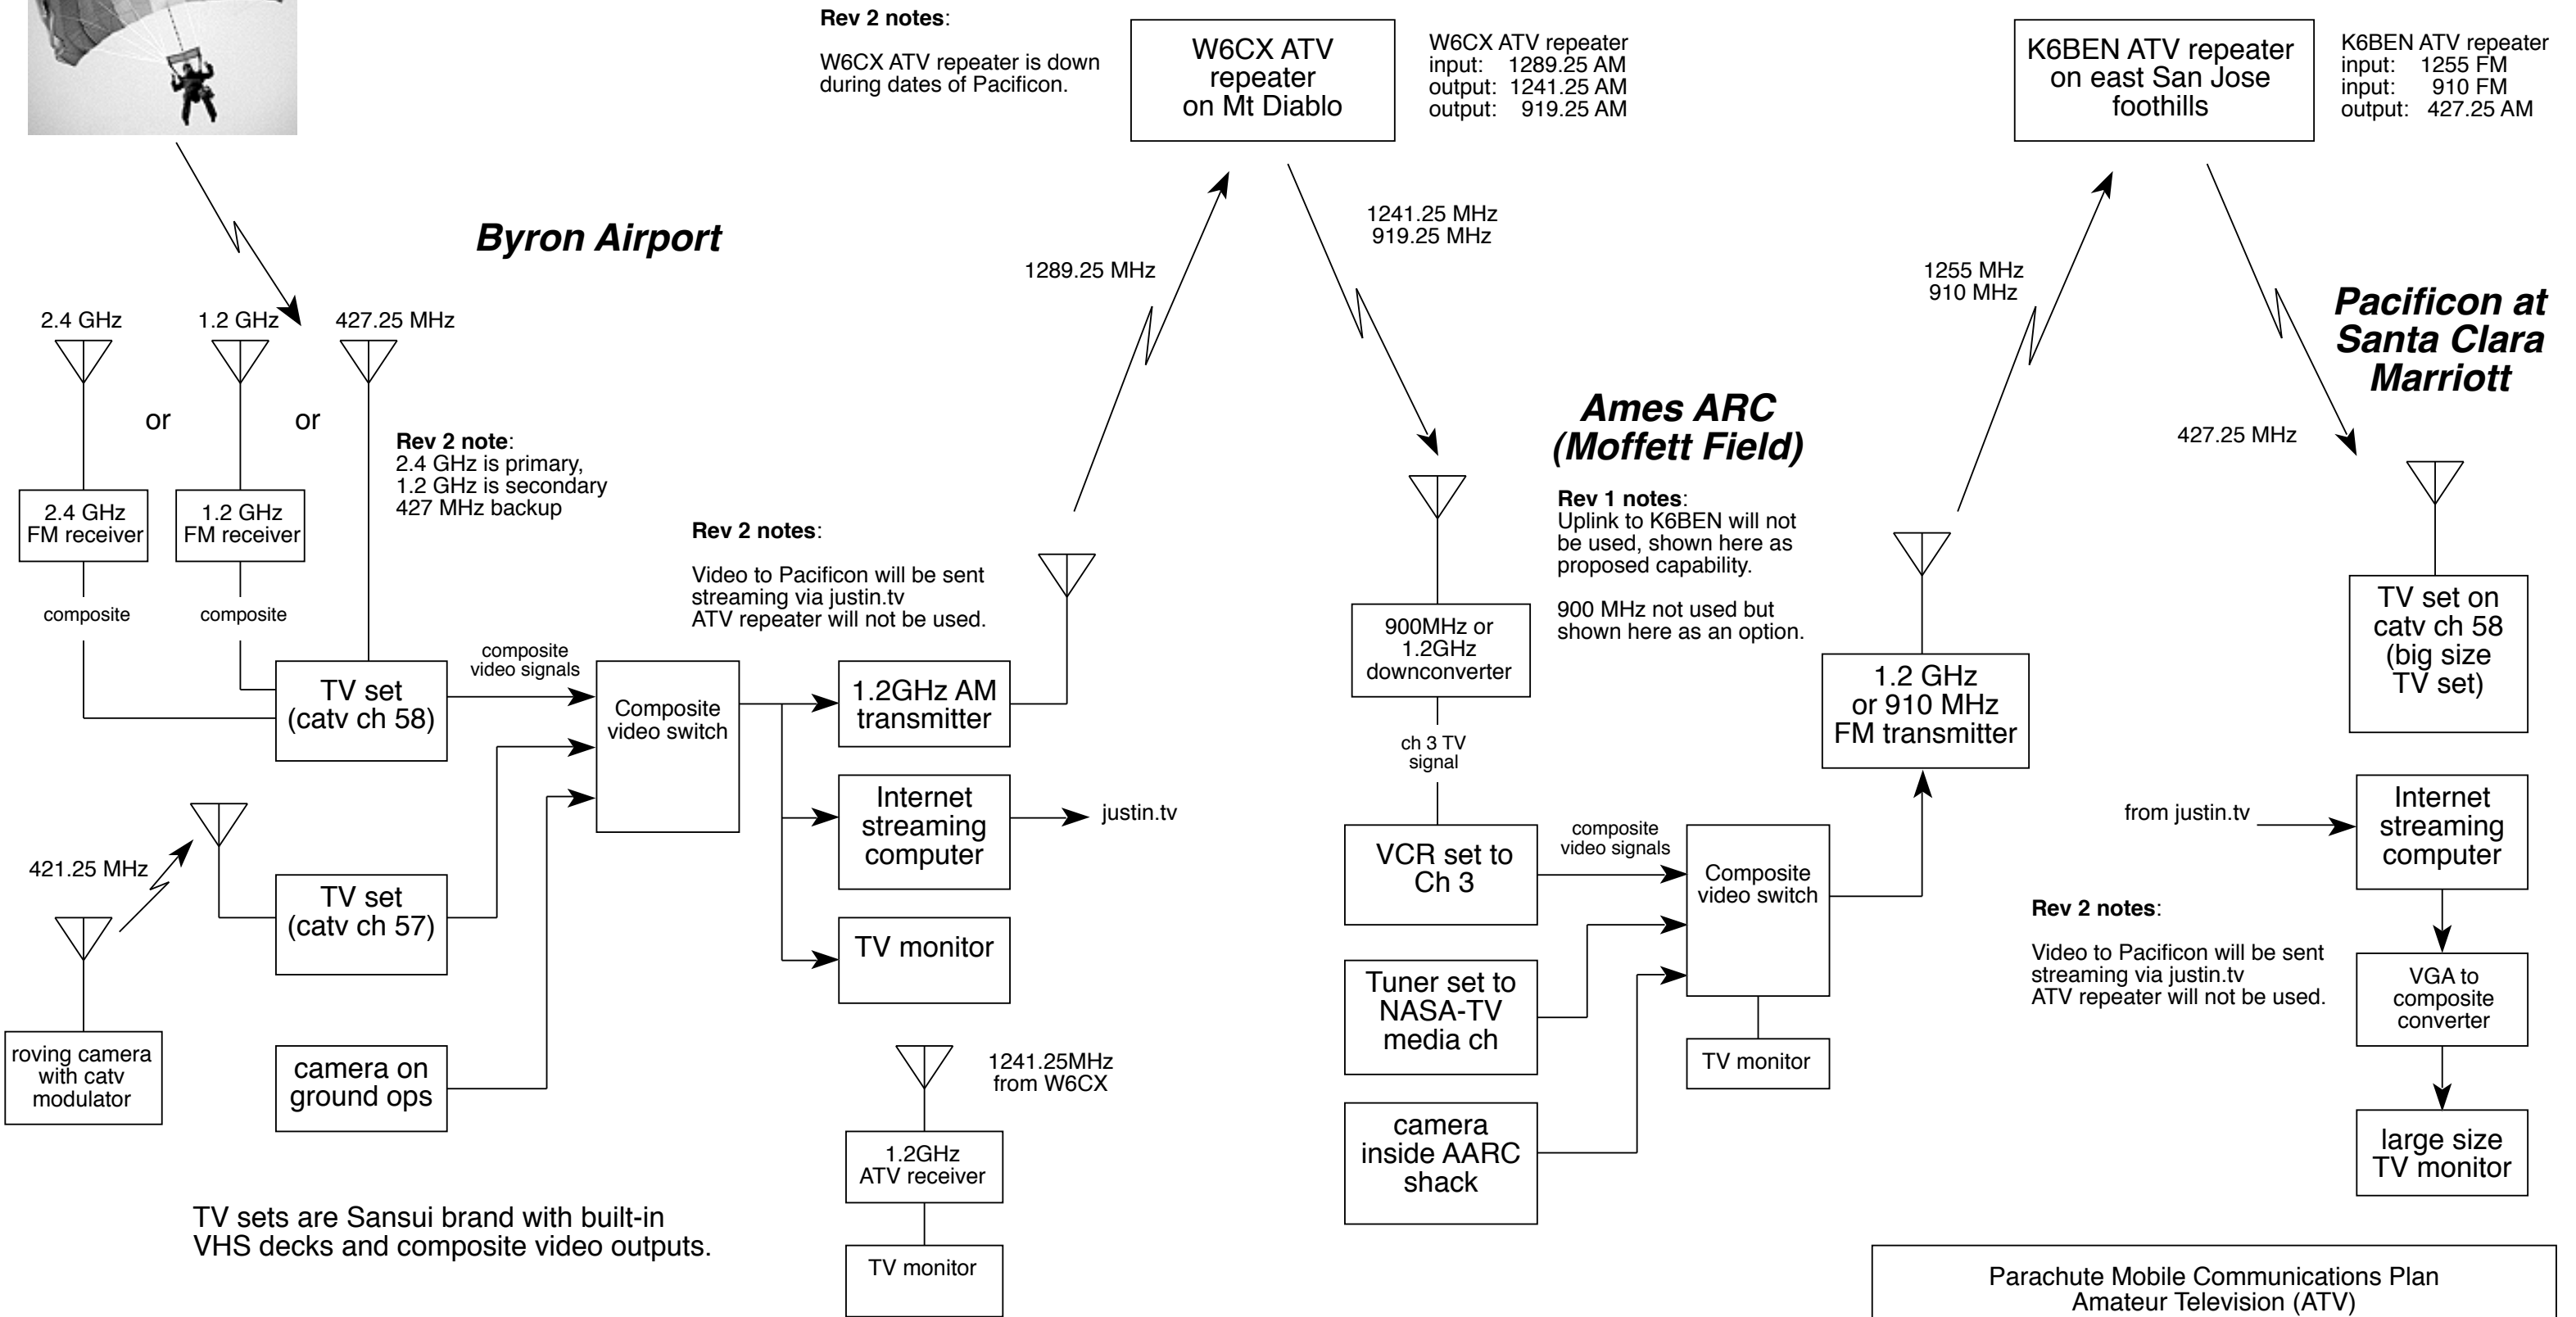

Parachute Mobile Amateur Television Signal Diagram

TV sets are Sansui brand with built-in VHS decks and composite video outputs.